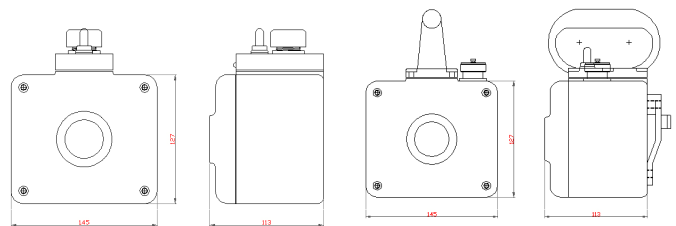

LEL-3

Specifications

Input Voltage(V)	AC 90-250 DC 110-340
Back-up	Li-ion Battery
Power Consumption(W)	3.0
Intensity	9,900 cd @0 °
Illumination time	Min. 8 Hours
Beam Angle	4 °
LED status indicator	Red/ Green
Toggle switch	Test/Off/Charge
Body material	BMC
Protection	IP56
Dimension(mm)	145 x 127 x 113
Net weight(Kg)	1.8 / 2.1

Standards applied

- KS-C-IEC
- MIL-STD
- ASTM

Pictures

LEL-3F

LEL-3P

Dimension and photometrics

Polar Distribution

Korea EMI Technologies co.,Ltd

LSS-W10/20

Specifications

Input Voltage(V)	AC 90-250 DC 100-250
Power factor	Over 0.9
Power consumption(W)	<10 / <20
Luminous flux(lm)	1000 +/- 2000 +
Color temperature(K)	5000
Beam angle	130 °
ESD sensitivity	±5000V HBM
Toggle switch	10W/20W/OFF
Body material	Aluminum
Protection	IP56
Dimension(mm)	362 x 119 x 97
Net weight(Kg)	2.8