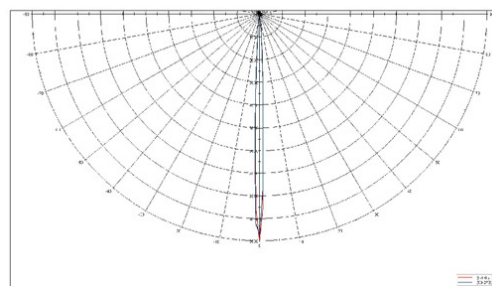

Standards applied

- KS-C-IEC
- MIL-STD
- ASTM

Pictures

LEL-3F

LEL-3P

Dimension and photometrics

Polar Distribution

Korea EMI Technologies co.,Ltd