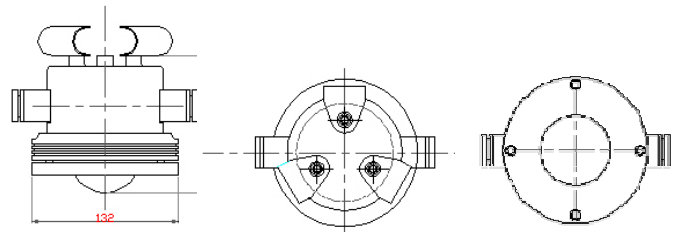

Riding lamp (LED)

LRL-W4

Specifications

Input Voltage(V)	AC 90 ~ 250 DC 100-250
Power factor	Over 0.95
Power consumption(W)	8.3
Luminous flux(lm)	Over 320
Color Temperature(K)	3000
CRI(Ra)	80
Protection	IP56
Body material	Aluminum
Dimension(mm)	132 x 123
Net weight(Kg)	1.1 max

Applications

- External and Internal overhead lights

Standards

- KS
- IEC
- CE

Pictures

LRL-W4W

LRL-W4R

Dimension & photometrics

LEL-3

Specifications

Input Voltage(V)	AC 90-250 DC 110-340
Back-up	Li-ion Battery
Power Consumption(W)	3.0
Intensity	9,900 cd @0 °
Illumination time	Min. 8 Hours
Beam Angle	4 °
LED status indicator	Red/ Green
Toggle switch	Test/Off/Charge
Body material	BMC
Protection	IP56
Dimension(mm)	145 x 127 x 113
Net weight(Kg)	1.8 / 2.1

LSS-W10/20

Specifications

Input Voltage(V)	AC 90-250 DC 100-250
Power factor	Over 0.9
Power consumption(W)	<10 / <20
Luminous flux(lm)	1000 +/- 2000 +
Color temperature(K)	5000
Beam angle	130 °
ESD sensitivity	±5000V HBM
Toggle switch	10W/20W/OFF
Body material	Aluminum
Protection	IP56
Dimension(mm)	362 x 119 x 97
Net weight(Kg)	2.8