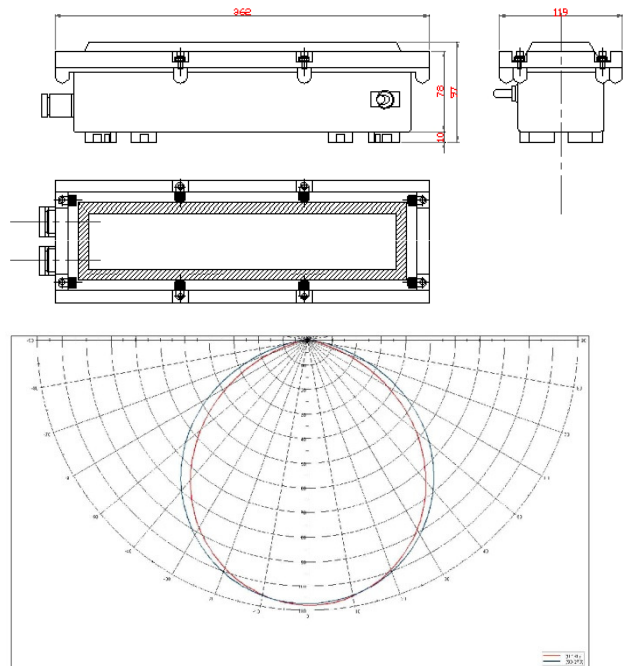

Dimension & photometrics

Korea EMI Technologies co.,Ltd

Address 652-3, Jangam-ri, Majang-myeon, Icheon city, Korea, Tel. +82-31-633-1918 Fax. +82-31-633-1928

E-mail : ykl@emitech.co.kr

Homepage <http://www.emitech.co.kr>